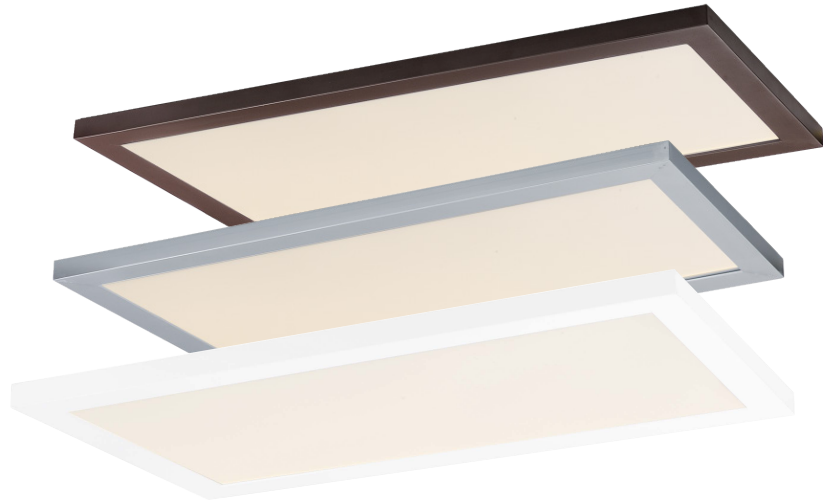

SKY I FLUSH MOUNT

57762 / 57772 / 57764 / 57774

- Dimmability Options: 0-10V or ELV
- Finish Options: White, Bronze, Brushed Aluminium
- Suitable for Closets according to NEC Section 410.8 & 410.16
- LED 3000K/4000K Color Temperature, CRI 90+
- Suitable for Wet Location
- ETL/cETL
- 120-277V Input

Job Name : _____
 Job Type : _____
 Quantity : _____
 Comments : _____

PRODUCT DESCRIPTION

Sky makes large scale edge lit LED flush mount easy for both residential and commercial uses. With a user-friendly mounting bracket and integrated driver, this product lends itself to quick installations. High powered LED modules with 110-277V capability with your choice of dimming and classic finishes to suit any setting.

FINISHES OPTIONS:

- White (WT)
- Bronze (BZ)
- Brushed Aluminium (AL)

*57772 is only stocked in WT (White finish).
 Other finishes accepted by request,
 MOQ may apply.

MATERIAL:

Aluminum + Acrylic

RATINGS: