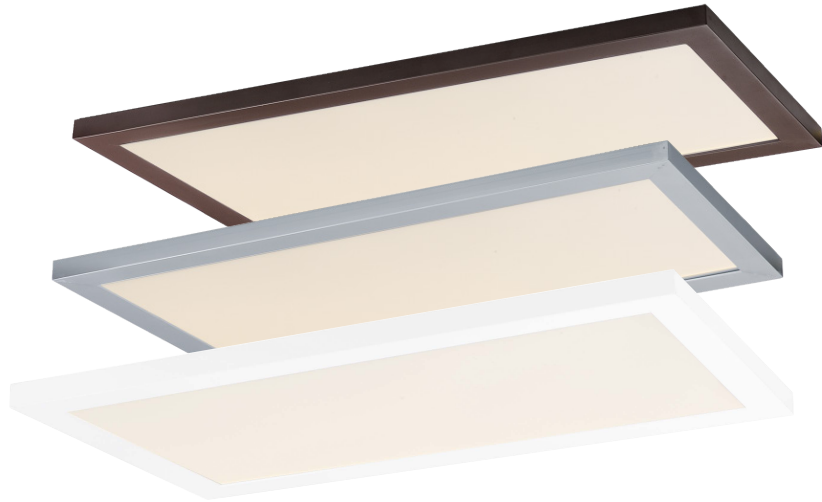

# SKY I FLUSH MOUNT

**57762 / 57772 / 57764 / 57774**

- Dimmability Options: 0-10V or ELV
- Finish Options: White, Bronze, Brushed Aluminium
- Suitable for Closets according to NEC Section 410.8 & 410.16
- LED 3000K/4000K Color Temperature, CRI 90+
- Suitable for Wet Location
- ETL/cETL
- 120-277V Input

## PRODUCT DESCRIPTION

Sky makes large scale edge lit LED flush mount easy for both residential and commercial uses. With a user-friendly mounting bracket and integrated driver, this product lends itself to quick installations. High powered LED modules with 110-277V capability with your choice of dimming and classic finishes to suit any setting.