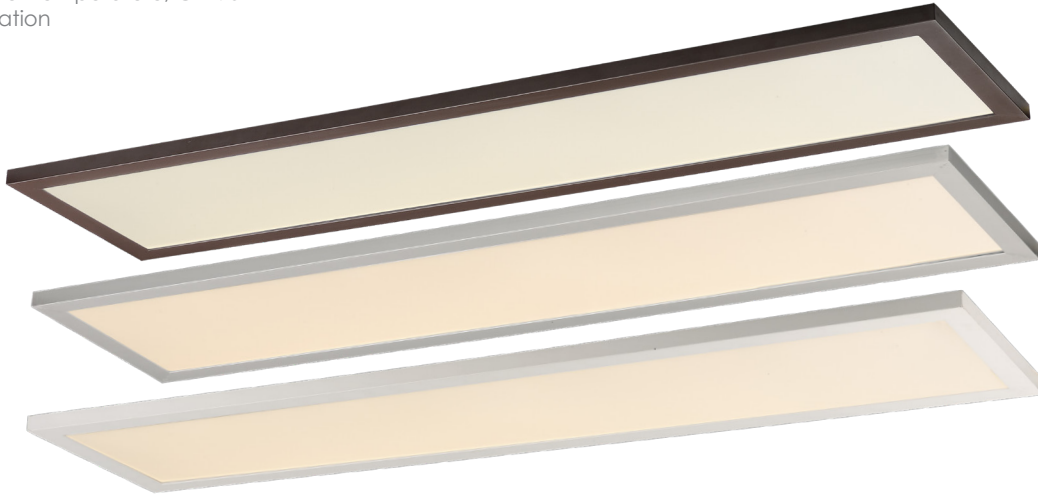

# SKY 48" I FLUSH MOUNT

57764 | 57774

- ETL/cETL IP65
- 120-277V Input
- Dimmability Options: ELV
- Finish Options: White, Bronze, Brushed Aluminium
- Suitable for Closets according to NEC Section 410.8 & 410.16
- LED 3000K/4000K Color Temperature, CRI 90+
- Suitable for Wet Location

## PRODUCT DESCRIPTION

Sky makes large scale edge lit LED flush mount easy for both residential and commercial uses. With a user-friendly mounting bracket and integrated driver, this product lends itself to quick installations. High powered LED modules with 110-277V capability with your choice of dimming and classic finishes to suit any setting.