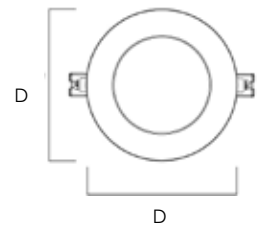

COVE I Recessed Downlight

57794 / 57796

- LED 3000K, CRI 90+
- 4 inch and 6 inch Recessed Can Substitute
- UL Outlet Box fitted on fixture
- Dimmable with Triac Dimmer
- Good for new construction and remodels
- Suitable for Closets according to NEC Section 410.8 & 410.16
- Indirect lighting into cove for soft-even illumination
- IC-Rated for direct contact with insulation
- Damp Location Rated
- Fire Rated
- Title 24
- ETL/cETL

Job Name : _____
 Job Type : _____
 Quantity : _____
 Comments : _____

PRODUCT DESCRIPTION

Maxim's Cove recessed downlight series offers a IC Airtight UL rated Outlet Box that is fitted to the fixture for easy installation without the use of a recessed housing. To reduce glare that is associated with other recessed downlights, the Cove uses an innovative concave lens that directs the light upward and is then reflected back down offering even and abundant illumination. Fire Rated and available in standard 120V, Triac dimming, with Color Temperature of 3000K, and CRI of 90+, the Cove is one of the most versatile downlights in the market.

MEASUREMENTS

MODEL	DIMENSION
57794	4.75"D x 3.25"H
57796	6.75"D x 3.75"H

BP HEIGHT	HCO	HANGING WEIGHT
1.85"H	3.30"	0.55 lb
1.85"H	3.80"	0.77 lb

LAMPING

MODEL	BULB TYPE	CRI	LUMENS	COL TEMP.	DIMMABLE	INPUT
57794	9W PCB LED (Integrated)	90+	540	3000K	Triac CL	120V
57796	12W PCB LED (Integrated)	90+	720	3000K	Triac CL	120V