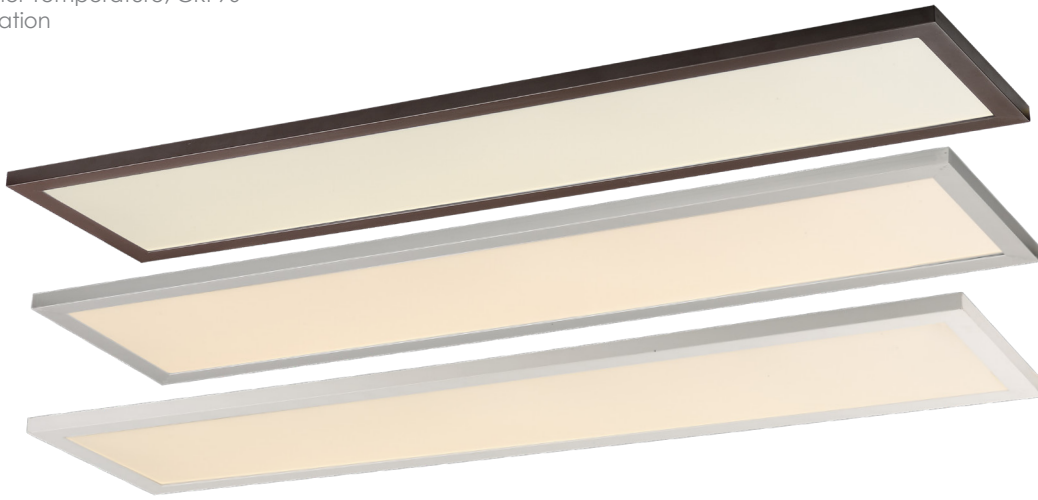

SKY 48" I FLUSH MOUNT

57764 | 57774

- ETL/cETL IP65
- 120-277V Input
- Dimmability Options: ELV
- Finish Options: White, Bronze, Brushed Aluminium
- Suitable for Closets according to NEC Section 410.8 & 410.16
- LED 3000K/4000K Color Temperature, CRI 90+
- Suitable for Wet Location

Job Name : _____
Job Type : _____
Quantity : _____
Comments : _____

PRODUCT DESCRIPTION

Sky makes large scale edge lit LED flush mount easy for both residential and commercial uses. With a user-friendly mounting bracket and integrated driver, this product lends itself to quick installations. High powered LED modules with 110-277V capability with your choice of dimming and classic finishes to suit any setting.

MEASUREMENT

DIMENSIONS : 48"L x 11.75"W x 0.75"H
HANGING WEIGHT : 13.01 lb

LAMPING

INPUT VOLTAGE : 120-277V
LUMENS : 3600
BULB : 45W PCB LED (Integrated)
DIMMABLE : Dimmable with ELV Dimmer at 120V
CRI : 90+

Model	Color Temp.
57764	3000K
57774	4000K

FINISHES OPTIONS:

White (WT)
Bronze (BZ)
Brushed Aluminium (AL)

*57774 is only stocked in WT (White finish).
Other finishes accepted by request,
MOQ may apply.

MATERIAL: