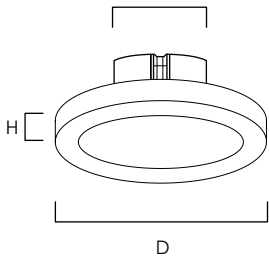

WAFER LED | SURFACE MOUNT

57710 / 57712 / 57714 / 57780 / 57784

- Die Cast Aluminum
- Size options between 5", 7" and 10"
- Ultra thin 0.5" H
- Approved for use in closets and storage spaces
- Suitable for Closets according to NEC Section 410.8 & 410.16
- Available in White (WT), Bronze (BZ), and Satin Nickel (SN)
- Dimmable with Triac and ELV Dimmers
- Easy to install: fits in 3-0 and 4-0 Outlet Box
- Edge-Lit LED Technology
- Suitable for Wet Location, for use on ceilings outdoor and above showers
- ETL/cETL IP65

Job Name : _____
 Job Type : _____
 Quantity : _____
 Comments : _____

57780WT
Empty Shell for 7" Round Wafer

57784WTWT
Wafer LED 7" RD w/ 1.5 hours
Emergency Back Up

PRODUCT DESCRIPTION

Wafer was designed for the discriminate consumer who wants the low profile look of recessed without the high cost. Manufactured of die cast aluminum, Wafer brings ultimate heat dissipation to its edge lit technology. Edge lighting gives very even light distribution while dispersing heat over a larger area. The result of this is longer LED life and better light diffusion.

Installs into 3.25" and 4" electrical box with a minimum 2.5" depth

MEASUREMENTS

MODEL DIMENSION

57710	5"D x 0.5"H
57712	7"D x 0.5"H
57780	7"D x 1.25"H
57784	7"D x 1.75"H
57714	10"D x 0.5"H

HANGING WEIGHT

0.88 lb
1.21 lb
1.75 lb

LAMPING

MODEL BULB TYPE

*57710	10W LED (Integrated)
*57712	15W LED (Integrated)
*57780	Add on shell
*57784	15W LED (Integrated)
*57714	20W LED (Integrated)

CRI	LUMENS	INIT DEL	COL TEMP.	DIMMABLE	INPUT
90+	700	600	3000K	ELV	120V
90+	1050	900	3000K	ELV	120V
90+	1100	900	3000K	ELV	120V
90+	1400	1200	3000K	ELV	120V