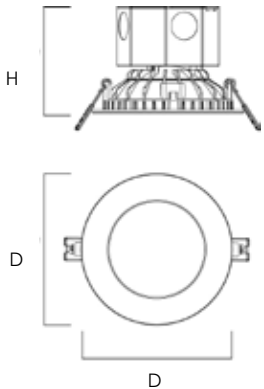

COVE I Recessed Downlight

57792 / 57793 / 57794 / 57796 / 57797 / 57798

- LED 3000K or 4000K Options
- 4 inch and 6 inch Recessed Can Substitute
- UL Outlet Box fitted on fixture
- Dimmable with Triac Dimmer
- Good for new construction and remodels
- Suitable for closets according to NEC Section 410.8 & 410.16
- Indirect lighting into cove for soft-even illumination
- IC-Rated for direct contact with insulation
- Damp Location Rated
- Title 24
- ETL/cETL
- CRI 90+

Job Name : _____
 Job Type : _____
 Quantity : _____
 Comments : _____

PRODUCT DESCRIPTION

Maxim's Cove recessed downlight series offers an IC Airtight UL rated Outlet Box that is fitted to the fixture for easy installation without the use of a recessed housing. To reduce glare that is associated with other recessed downlights, the Cove uses an innovative concave lens that directs the light upward and is then reflected back down offering even and abundant illumination. The Cove is one of the most versatile downlights in the market.

MEASUREMENTS

MODEL DIMENSION

57792	4.75"D x 3.25"H
57793	4.75"D x 3.25"H
57794	4.75"D x 3.25"H
57796	6.75"D x 3.75"H
57797	6.75"D x 3.75"H
57798	6.75"D x 3.75"H

BP HEIGHT HCO HANGING WEIGHT

1.85"H	3.30"	0.55 lb
1.85"H	3.30"	0.55 lb
1.85"H	3.30"	0.55 lb
1.85"H	3.80"	0.77 lb
1.85"H	3.30"	0.77 lb
1.85"H	3.80"	0.77 lb