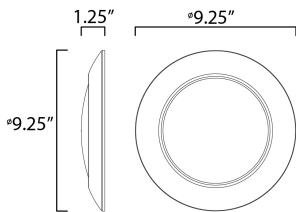

**57850 / 57851 / 57852 / 57853**

- Slim design makes it a great substitute for recessed lighting
- Fully dimmable with CL Triac Dimmers
- High powered LEDs create a brighter shine
- Approved for use in closets and storage spaces
- Reduces energy consumption and operating costs by up to 80% over incandescent downlights
- Easy to install: fits all standard 3" or 4" J-box
- Suitable for wet locations
- Innovative design runs cooler to maximize energy efficiency
- High-powered LED output creates brighter shine
- CRI 90+
- ETL/ cETL IP65

**PRODUCT DESCRIPTION**

This very compact LED flush mount easily installs on any 3.25" octagon box and gives the look of a recessed trim. Constructed of Die Cast Aluminum, the Diverse luminaire is dimmable and also approved for wet locations so it can be used in virtually any ceiling application, including showers.

**MEASUREMENTS**

DIMENSION HANGING : 9.25" L x 9.25" W x 1.25" H  
 WEIGHT : 0.9 lb

**LAMPING**

MODEL	BULB TYPE	CRI	LUMENS RATED	DEL	COL TEMP.	DIMMABLE
57850	(1)18W LED (Integrated)	90+	1620	1260	3000K	Triac Dimmer 120V
* 57851	(1)18W LED (Integrated)	90+	1620	1260	2700K	Triac Dimmer 120V
* 57852	(1) 18W LED (Integrated)	90+	1620	1260	3000K	Triac Dimmer 120V
* 57853	(1) 18W LED (Integrated)	90+	1620	1260	4000K	Triac Dimmer 120V