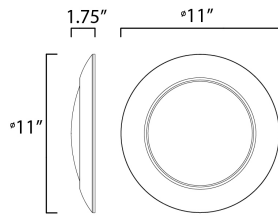

PRODUCT DESCRIPTION

This very compact LED flush mount directly installs on any 4" junction box and gives the look of a recessed trim. Constructed of Die Cast Aluminum, the Diverse luminaire is dimmable and approved for wet or damp locations so it can be used in virtually any ceiling application, including showers.

MEASUREMENTS

DIMENSION : 11" L x 11" W x 1.75" H
 HANGING WEIGHT : 1.24 lb

LAMPING

INPUT VOLTAGE : 120V
 LUMENS : 1,800 Rated (1,500 Del.)
 BULB : 1 x 20W LED PCB Integrated , 20W Total
 BULB INCLUDED : (Integrated)
 DIMMABLE : ELV or Triac CL
 CRI : 90 CRI
 COLOR_TEMP : 3000K