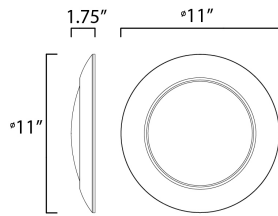

**PRODUCT DESCRIPTION**

This very compact LED flush mount directly installs on any 4" junction box and gives the look of a recessed trim. Constructed of Die Cast Aluminum, the Diverse luminaire is dimmable and approved for wet or damp locations so it can be used in virtually any ceiling application, including showers.

**MEASUREMENTS**

DIMENSION : 11" L x 11" W x 1.75" H  
 HANGING WEIGHT : 1.24 lb

**LAMPING**

INPUT VOLTAGE : 120V  
 LUMENS : 1,800 Rated (1,500 Del.)  
 BULB : 1 x 20W LED PCB Integrated , 20W Total  
 BULB INCLUDED : (Integrated)  
 DIMMABLE : ELV or Triac CL  
 CRI : 90 CRI  
 COLOR\_TEMP : 3000K