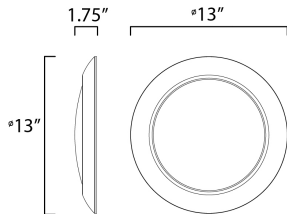

PRODUCT DESCRIPTION

This very compact LED flush mount directly installs on any 4" junction box and gives the look of a recessed trim. Constructed of Die Cast Aluminum, the Diverse luminaire is dimmable and approved for wet or damp locations so it can be used in virtually any ceiling application, including showers.

MEASUREMENTS

DIMENSION : 13" L x 13" W x 1.75" H
 HANGING WEIGHT : 1.78 lb

LAMPING

INPUT VOLTAGE : 120V
 LUMENS : 2,250 Rated (1,850 Del.)
 BULB : 1 x 25W LED PCB Integrated , 25W Total
 BULB INCLUDED : (Integrated)
 DIMMABLE : ELV or Triac CL
 CRI : 90 CRI
 COLOR_TEMP : 3000K