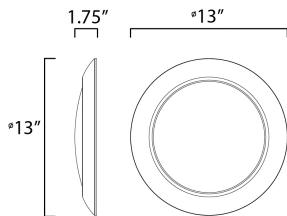

**PRODUCT DESCRIPTION**

This very compact LED flush mount directly installs on any 4" junction box and gives the look of a recessed trim. Constructed of Die Cast Aluminum, the Diverse luminaire is dimmable and approved for wet or damp locations so it can be used in virtually any ceiling application, including showers.

**MEASUREMENTS**

DIMENSION : 13" L x 13" W x 1.75" H  
 HANGING WEIGHT : 1.78 lb

**LAMPING**

INPUT VOLTAGE : 120V  
 LUMENS : 2,250 Rated (1,750 Del.)  
 BULB : 1 x 25W LED PCB Integrated , 25W Total  
 BULB INCLUDED : (Integrated)  
 DIMMABLE : ELV or Triac CL  
 CRI : 90 CRI  
 COLOR\_TEMP : 2700K