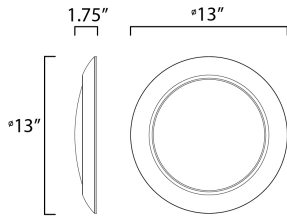

**PRODUCT DESCRIPTION**

This very compact LED flush mount directly installs on any 4" junction box and gives the look of a recessed trim. Constructed of Die Cast Aluminum, the Diverse luminaire is dimmable and approved for wet or damp locations so it can be used in virtually any ceiling application, including showers.

**MEASUREMENTS**

DIMENSION : 13" L x 13" W x 1.75" H  
 HANGING WEIGHT : 1.78 lb

**LAMPING**

INPUT VOLTAGE : 120V  
 LUMENS : 2,250 Rated (1,750 Del.)  
 BULB : 1 x 25W LED PCB Integrated , 25W Total  
 BULB INCLUDED : (Integrated)  
 DIMMABLE : ELV or Triac CL  
 CRI : 90 CRI  
 COLOR\_TEMP : 4000K