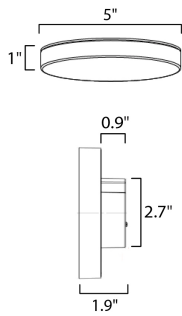

PRODUCT DESCRIPTION

MEASUREMENTS

DIMENSION : 5" L x 5" W x 0.5" H
 MAX OAH : 3.25" W x 1" H
 HANGING WEIGHT : 0.74 lb

LAMPING

INPUT VOLTAGE : 120-277V
 LUMENS : 1,320 Rated (1,220 Del.)
 BULB : 1 x 13W LED PCB Integrated , 13W Total
 BULB INCLUDED : (Integrated)
 DIMMABLE : 0-10V
 CRI : 90 CRI
 COLOR_TEMP : 4000K