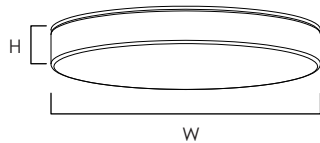

# TRIM | 0-10V LED FLUSH MOUNT

**57880 | 57881 | 57882 | 57883 | 57884 | 57885 | 57894 | 57895**

- Die Cast Aluminum
- Size options between 5", 7" and 9"
- Ultra-thin 1/2" height with less than 1/4" trim
- Available in 3000k (Other CCT available on request)
- Available in White (WT), Black (BK), Polished Chrome (PC) and Satin Nickel (SN)
- Easy to install: fits in 3-0 and 4-0 Outlet Box
- Suitable for Wet Location, for use on ceilings outdoor and above showers
- For Dimming Information, see Dimmer Compatibility Chart

## MEASUREMENTS

MODEL	DIMENSION
57880	5" W x 1"H
57881	5" W x 1"H
57882	7" W x 1"H
57883	7" W x 1"H
57884	9" W x 1"H
57885	9" W x 1"H
*57894	7" W x 2"H
*57895	7" W x 2"H