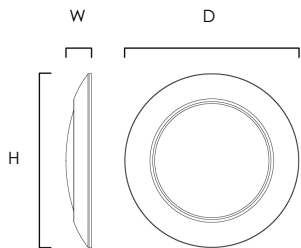

**PRODUCT DESCRIPTION**

This very compact LED flush mount directly installs on any 4" junction box and gives the look of a recessed trim. Constructed of Die Cast Aluminum, the Diverse luminaire is dimmable and approved for wet or damp locations so it can be used in virtually any ceiling application, including showers.

**MEASUREMENTS**

DIMENSION : 11" L x 11" W x 1.75" H  
 CANOPY : 1" W x 11" H x 11" L  
 HANGING WEIGHT : 1.24 lb

**LAMPING**

INPUT VOLTAGE : 120V  
 LUMENS : 1,800 Rated (1,500 Del.)  
 BULB : 1 x 20W LED AC Integrated , 20W Total  
 BULB INCLUDED : (Integrated)  
 DIMMABLE : Triac CL  
 CRI : 90 CRI  
 COLOR\_TEMP : 3000K  
 LIGHTING\_DIRECTION : Down

**FINISHES OPTION**

-  Black (BK)
-  Satin Nickel (SN)
-  White (WT)

**GLASS**

White WT

**MATERIAL**

Steel, PC

**RATINGS**

cETLus  
 Wet Location  
 Title 24 JA8 Compliant