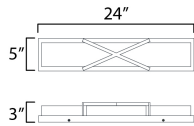

MEASUREMENTS

DIMENSION : 24" W x 5.5" H x 3" Ext
 MAX OAH : 23" W x 4" H
 HANGING WEIGHT : 4.85 lb

LAMPING

INPUT VOLTAGE : 120-277V
 LUMENS : 1,800 Rated (1,600 Del.)
 BULB : 1 x 25W LED DC Integrated , 25W Total
 BULB INCLUDED : (Integrated)
 DIMMABLE : Triac
 CRI : 90 CRI
 COLOR_TEMP : 3000K
 LIGHTING_DIRECTION : Horizontal