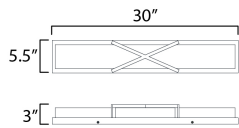

MEASUREMENTS

DIMENSION : 30" W x 5.5" H x 3" Ext
 MAX OAH : 29" W x 4" H
 HANGING WEIGHT : 6.61 lb

LAMPING

INPUT VOLTAGE : 120-277V
 LUMENS : 2,200 Rated (1,900 Del.)
 BULB : 1 x 30W LED DC Integrated , 30W Total
 BULB INCLUDED : (Integrated)
 DIMMABLE : Triac
 CRI : 90 CRI
 COLOR_TEMP : 3000K
 LIGHTING_DIRECTION : Horizontal