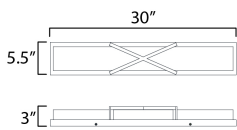

**MEASUREMENTS**

DIMENSION : 30" W x 5.5" H x 3" Ext  
 MAX OAH : 29" W x 4" H  
 HANGING WEIGHT : 6.61 lb

**LAMPING**

INPUT VOLTAGE : 120-277V  
 LUMENS : 2,200 Rated (1,900 Del.)  
 BULB : 1 x 30W LED DC Integrated , 30W Total  
 BULB INCLUDED : (Integrated)  
 DIMMABLE : Triac  
 CRI : 90 CRI  
 COLOR\_TEMP : 3000K  
 LIGHTING\_DIRECTION : Horizontal