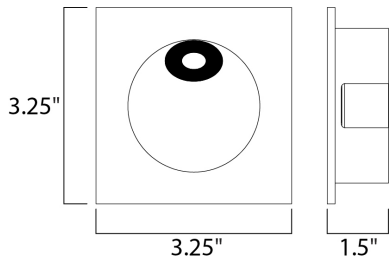

**MEASUREMENTS**

DIMENSION : 3.25" W x 3.25" H x 1.5" Ext  
 HANGING WEIGHT : 0.44 lb

**LAMPING**

INPUT VOLTAGE : 120V  
 LUMENS : 180 Rated (71 Del.)  
 BULB : 1 x 2W LED PCB Integrated , 2W Total  
 BULB INCLUDED : (Integrated)  
 DIMMABLE : Triac CL  
 CRI : 80+ CRI  
 COLOR\_TEMP : 3000K