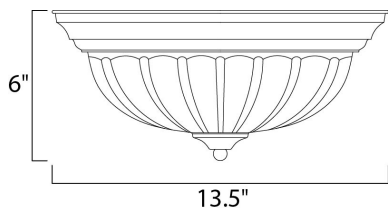

MEASUREMENTS

DIMENSION : 13.5" L x 13.5" W x 6" H
 HANGING WEIGHT : 2.73 lb

LAMPING

INPUT VOLTAGE : 120V
 BULB : 2 x 60W Incandescent E26 Medium , 120W Total
 BULB INCLUDED : (Not Included)
 DIMMABLE : Yes