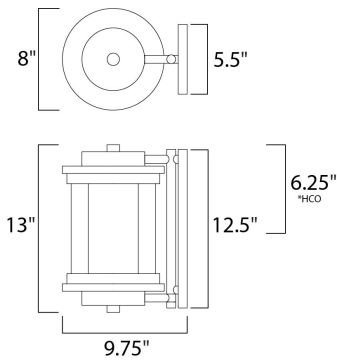

PRODUCT DESCRIPTION

MEASUREMENTS

DIMENSION : 8" W x 13" H x 9.75" Ext
BACK PLATE : 5.5" W x 12.5" H x 6.25" HCO
HANGING WEIGHT : 7.5 lb

LAMPING

INPUT VOLTAGE : 120V
BULB : 1 x 60W Incandescent E26 Medium , 60W Total
BULB INCLUDED : (Not Included)
DIMMABLE : Yes

FINISHES OPTION

Anthracite (AR)

GLASS

Clear and Frosted CLFT

MATERIAL

Aluminum

RATINGS

cETLus
Wet Location

ADDITIONAL

OPERATING TEMPERATURE:
-20°C (-4°F), 40°C (104°F)

Always consult a qualified electrician before installing any lighting product.