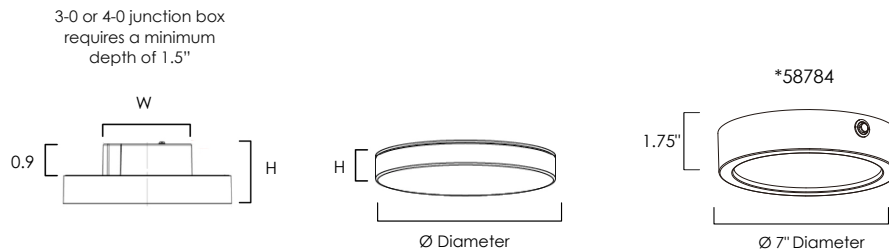

PRODUCT DESCRIPTION

Wafer was designed for the discriminate consumer who wants the low profile look of recessed without the high cost. Manufactured of die cast aluminum, Wafer brings ultimate heat dissipation to its edge lit technology. Edge lighting gives very even light distribution while dispersing heat over a larger area. The result of this is longer LED life and better light diffusion.