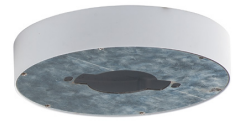

WAFER 0-10V | LED SURFACE MOUNT

57715 | 58711 | 58713 | 58715 | 58737 | *58780 | *58784

- Range Voltage Input 120-277V
- Die Cast Aluminum frame
- Edge Lit LED technology
- T24 Options
- Patented Driver **WO2022166960A1** Installation on select models
- For Dimmer information: See Dimming Compatibility Chart

Job Name : _____
Job Type : _____
Quantity : _____
Comments : _____

58780WT
7" Empty Shell