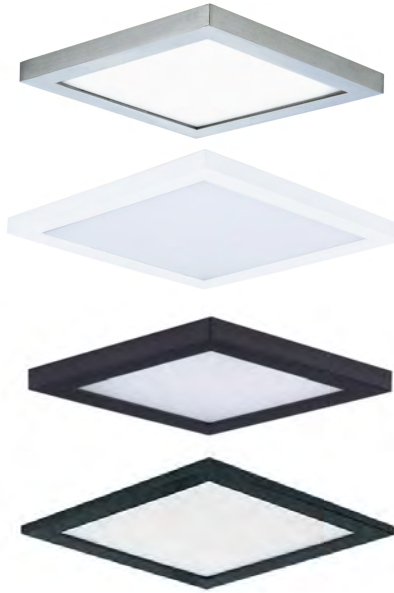

WAFER LED I FLUSH/WALL MOUNT

58720 / 58722 / 58724 / 58738 / 58739

- Patent Pending Construction
- 120 - 277 input
- Die Cast Aluminum
- Size options: 5", 7", 9", and 15"
- Ultra thin 0.5" H
- Approved for use in closets and storage spaces
- Suitable for Closets according to NEC Section 410.8 & 410.16
- Available in White (WT), Bronze (BZ), and Satin Nickel (SN)
- Triac Dimmable with Electronic Low Voltage Dimmers
- Easy to install: fits in 3-0 and 4-0 Outlet Box
- Edge-Lit LED Technology
- Suitable for Wet Location
- ETL/cETL IP65

Job Name : _____
 Job Type : _____
 Quantity : _____
 Comments : _____

PRODUCT DESCRIPTION

Wafer was designed for the discriminate consumer who wants the low profile look of recessed without the high cost. Manufactured of die cast aluminum, Wafer brings ultimate heat dissipation to its edge lit technology. Edge lighting gives very even light distribution while dispersing heat over a larger area. The result of this is longer LED life and better light diffusion.

FINISHES OPTIONS:

- White (WT)
- Bronze (BZ)
- Satin Nickel (SN)
- Black (BK)

MATERIAL:

Die Cast Aluminum
 PMMA Acrylic Diffuser

AVAILABLE SIZES:

5" | 7" | 9" | 15"

RATINGS:

ETL/cETL IP65
 Wet Location
 Title 24 JA8 compliant
 ADA
 Closets Rated: NEC 410.8 & 410.16