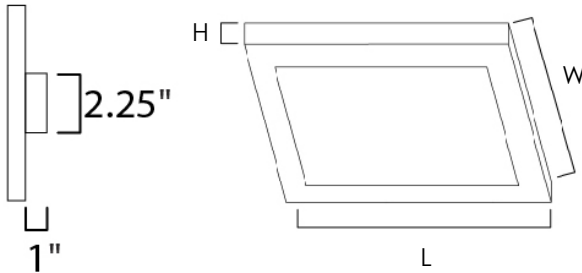

WAFER LED I FLUSH/WALL MOUNT

58720 / 58722 / 58724 / 58738 / 58739

- Patent Pending Construction
- 120 - 277 input
- Die Cast Aluminum
- Size options: 5", 7", 9", and 15"
- Ultra thin 0.5" H
- Approved for use in closets and storage spaces
- Suitable for Closets according to NEC Section 410.8 & 410.16
- Available in White (WT), Bronze (BZ), and Satin Nickel (SN)
- Triac Dimmable with Electronic Low Voltage Dimmers
- Easy to install: fits in 3-0 and 4-0 Outlet Box
- Edge-Lit LED Technology
- Suitable for Wet Location
- ETL/cETL IP65

Job Name : _____
 Job Type : _____
 Quantity : _____
 Comments : _____

PRODUCT DESCRIPTION

Wafer was designed for the discriminate consumer who wants the low profile look of recessed without the high cost. Manufactured of die cast aluminum, Wafer brings ultimate heat dissipation to its edge lit technology. Edge lighting gives very even light distribution while dispersing heat over a larger area. The result of this is longer LED life and better light diffusion.

FINISHES OPTIONS:

- White (WT)
- Bronze (BZ)
- Satin Nickel (SN)
- Black (BK)

MATERIAL:

Die Cast Aluminum
 PMMA Acrylic Diffuser

AVAILABLE SIZES:

5" | 7" | 9" | 15"

RATINGS:

ETL/cETL IP65
 Wet Location
 Title 24 JA8 compliant
 ADA
 Closets Rated: NEC 410.8 & 410.16

MEASUREMENTS

MODEL	DIMENSION	WIRE LENGTH	LAMPING		LUMENS			COL TEMP.	DIMMABLE	INPUT
			MODEL	BULB TYPE	CRI	RATED	DEL			
58720	5"L x 5"W x 0.5"H	6"L	58720	10W PCB LED (Integrated)	90+	800	650	3000K	ELV	120V -277
58722	7"L x 7"W x 0.5"H	6"L	58722	15W PCB LED (Integrated)	90+	1250	1000	3000K	ELV	120V -277
58724	9"L x 9"W x 0.5"H	6"L	58724	20W PCB LED (Integrated)	90+	2250	1800	3000K	ELV	120V -277
58738	15"L x 15"W x 0.5"H	6"L	58738	30W PCB LED (Integrated)	90+	3000	2400	3000K	ELV	120V -277
58739	15"L x 15"W x 0.5"H	6"L	58739	30W PCB LED (Integrated)	90+	3000	2400	4000K	ELV	120V -277