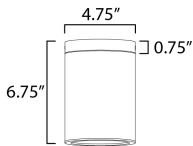

PRODUCT DESCRIPTION

A trendy two-tone Black and Gold low-profile flush mount to coordinate with the ever-popular two-tone product designs throughout your project. The slim profile and stylish finish make this LED flush mount a dapper choice to pair with other Black and Gold furniture, furnishings, and plumbing options available. Available in multiple diameters including a 5" elongated design as well as round 12" and 16" LED integrated flush mounts.

MEASUREMENTS

DIMENSION : 4.75" L x 4.75" W x 6.75" H
 CANOPY : 4.75" W x 0.75" H x 4.75" L
 HANGING WEIGHT : 2.9 lb

LAMPING

INPUT VOLTAGE : 120V
 LUMENS : 1,000 Rated (800 Del.)
 BULB : 1 x 9W Incandescent E26 Medium , 9W Total
 BULB INCLUDED : (Included)
 DIMMABLE :
 CRI : 90 CRI
 COLOR_TEMP : 3000K