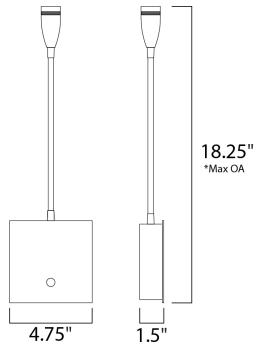

\*max overall height

**MEASUREMENTS**

DIMENSION : 3.75" W x 17.75" H x 1.5" Ext  
 MAX OAH : 17.75" OAH x 4.3" W x 4.3" H  
 HANGING WEIGHT : 1.16 lb

**LAMPING**

INPUT VOLTAGE : 120V  
 LUMENS : 145 Rated  
 BULB : 1 x 3W LED PCB Integrated , 3W Total  
 BULB INCLUDED : (Integrated)  
 DIMMABLE : No  
 CRI : 80+ CRI  
 COLOR\_TEMP : 3000K  
 LIGHTING\_DIRECTION : Directional