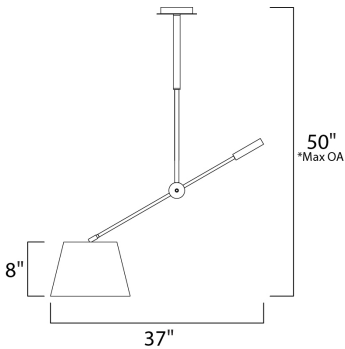

*max overall height

MEASUREMENTS

DIMENSION : 37" L x 11.75" W x 33" H
 MAX OAH : 50" OAH
 HANGING WEIGHT : 5.51 lb

LAMPING

INPUT VOLTAGE : 120V
 LUMENS : 1,120 Rated
 BULB : 1 x 16W LED E26 Medium , 16W Total
 BULB INCLUDED : (Included)
 DIMMABLE : Electronic Low Voltage (ELV)
 CRI : 90+ CRI
 COLOR_TEMP : 3000K

FINISHES OPTION

 Polished Chrome

MATERIAL

Steel

RATINGS

Dry Location

ADDITIONAL

ADJUSTABLE
 OPERATING TEMPERATURE:
 -20°C (-4°F), 40°C (104°F)