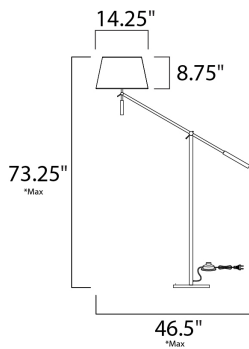

**FINISHES OPTION**

**MATERIAL**

Steel, Fabric Shade

**RATINGS**

cETLus  
Dry Location  
JA8 Bulb In

**ADDITIONAL**

ADJUSTABLE  
OPERATING TEMPERATURE:  
-20°C (-4°F), 40°C (104°F)

\*max overall height

**MEASUREMENTS**

DIMENSION : 46.5" L x 14.25" W x 48" H  
MAX OAH : 73.25" OAH x 9.8" W  
HANGING WEIGHT : 15.87 lb

**LAMPING**

INPUT VOLTAGE : 120V  
LUMENS : 1,120 Rated  
BULB : 1 x 16W LED E26 Medium , 16W Total  
BULB INCLUDED : (Included)  
DIMMABLE : Electronic Low Voltage (ELV)  
CRI : 90+ CRI  
COLOR\_TEMP : 3000K