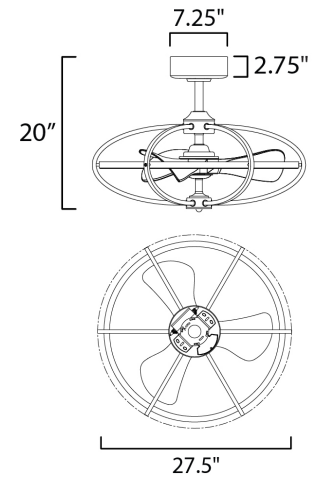

Indoor | DC Motor | ABS Blades | Wi-Fi Enabled | White Tunable | Dimmable

61001BK

61002SN

FCT6100WT
(Included)

	LAMPING	DIMENSIONS	ENERGY INFO AT HIGH SPEED	DOWNRODS
61001	30W PCB LED COLOR TEMP: 2700-4000K, CRI: 80+ LUMENS: 1m 2220 DELIVERED	27.5" D x 20" H BLADE: 3 x 21.75"	AIRFLOW: 4242 CFM AIRFLOW EFFICIENCY 152 CFM / W ELECTRICITY USE: 29W	12" (FRD0112) 18" (FRD0118) 24" (FRD0124) 30" (FRD0130) 36" (FRD0136)
61002	30W PCB LED, 120V COLOR TEMP: 2700-4000K, CRI: 80+ LUMENS: 1m 2220 DELIVERED	27.5" D x 20" H BLADE: 3 x 10.6"	AIRFLOW: 2600 CFM AIRFLOW EFFICIENCY 130 CFM / W ELECTRICITY USE: 20W	