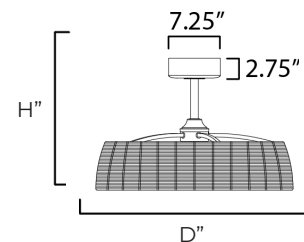

Indoor | DC Motor | Damp Rated | ABS Blades | White Tunable | Dimmable

61012NADBZ
28"

61014NADBZ
36"

FCT6100WT
(Included)

| | LAMPING | DIMENSIONS | ENERGY INFO AT HIGH SPEED | DOWNRODS |
|-------|---|---|---|---|
| 61012 | 30W PCB LED, 120V COLOR TEMP: 2700-4000K, CRI: 90+ LUMENS: lm 2220 DELIVERED | 28" D x 18.5" H BLADE: 3 x 10.6" | AIRFLOW: 2512 CFM AIRFLOW EFFICIENCY 72 CFM / W ELECTRICITY USE: 18W | 12" (FRD0112) 18" (FRD0118) 24" (FRD0124) 30" (FRD0130) 36" (FRD0136) |
| 61014 | 35W PCB LED, 120V COLOR TEMP: 2700-4000K, CRI: 90+ LUMENS: lm 2500 DELIVERED | 35.75" D x 19.75" H BLADE: 3 x 13.55" | AIRFLOW: 2639 CFM AIRFLOW EFFICIENCY 97 CFM / W ELECTRICITY USE: 19W | |