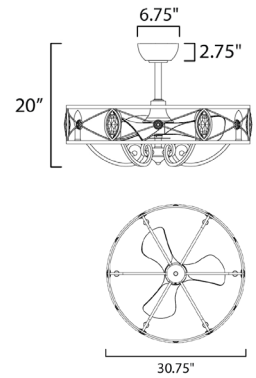

Indoor | DC Motor | ABS Blades | Wifi-Enabled | Dimmable

61013SM

**FCT6000WT**  
(Included)

61013

LAMPING	DIMENSIONS	ENERGY INFO AT HIGH SPEED	DOWNRODS
6 x 4W E12 LED CLEAR B11 <b>COLOR TEMP:</b> 3000K, <b>CRI:</b> 90+ <b>LUMENS:</b> 1m 1800 DELIVERED	30.75" D x 20" H <b>BLADE:</b> 3 x 10.6"	<b>AIRFLOW:</b> 2401 CFM <b>AIRFLOW EFFICIENCY:</b> 75 CFM / W <b>ELECTRICITY USE:</b> 21W	12" (FRD0112) 18" (FRD0118) 24" (FRD0124) 30" (FRD0130) 36" (FRD0136)
<b>COMPLETE FINISH AND BLADE OPTIONS:</b>		<b>BLADES</b>	<b>Includes:</b>
<span style="display: inline-block; width: 10px; height: 10px; background-color: #808080; margin-right: 5px;"></span> SILVER MIST (SM)		<b>MATERIAL:</b> ABS <b>PITCH:</b> 30°	8" Downrods