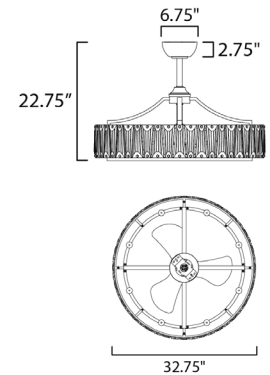

Indoor | DC Motor | ABS Blades | Wifi-Enabled | Dimmable

61018GS

FCT6000WT
(Included)

61018

LAMPING

8 x 4W E12 LED CLEAR B11
COLOR TEMP: 3000K, **CRI:** 90+
LUMENS: 1m 1800 DELIVERED

DIMENSIONS

32.75" D x 22.75" H
BLADE: 3 x 10.6"

ENERGY INFO AT HIGH SPEED

AIRFLOW: 2414 CFM
AIRFLOW EFFICIENCY 80 CFM / W
ELECTRICITY USE: 19W

DOWNRODS

12" (FRD0112)
 18" (FRD0118)
 24" (FRD0124)
 30" (FRD0130)
 36" (FRD0136)

COMPLETE FINISH AND BLADE OPTIONS: