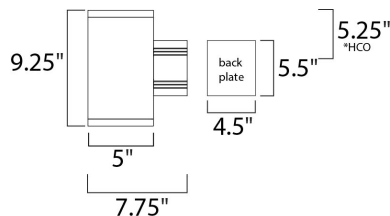

PRODUCT DESCRIPTION

Indirect exterior lighting not only provides illumination where you want it but also highlights the building structure for a beautiful architectural effect. Our collection of up and down lighting fixtures are available in both Architectural Bronze and Brushed Aluminum. They are also available in both Incandescent and LED. The fixtures are sealed with screw lenses that are water tight and allows, for the use of standard light bulbs.

MEASUREMENTS

DIMENSION : 5" W x 9.25" H x 7.75" Ext
BACK PLATE : 4.5" W x 5.5" H x 5.25" HCO
HANGING WEIGHT : 3.99 lb

LAMPING

INPUT VOLTAGE : 120V
BULB : 1 x 75W Incandescent E26 Medium , 75W Total
BULB INCLUDED : (Not Included)
DIMMABLE : Yes

FINISHES OPTION

- Architectural Bronze (ABZ)
- Brushed Aluminum (AL)

MATERIAL

Aluminum + Glass

RATINGS

cETLus
Wet Location
DARKSKY

ADDITIONAL

INSTALL UP/DOWN: Down
OPERATING TEMPERATURE:
-20°C (-4°F), 40°C (104°F)

Always consult a qualified electrician before installing any lighting product.