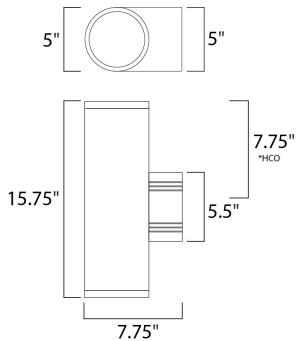

PRODUCT DESCRIPTION

Indirect exterior lighting not only provides illumination where you want it but also highlights the building structure for a beautiful architectural effect. Our collection of up and down lighting fixtures are available in both Architectural Bronze and Brushed Aluminum. They are also available in both Incandescent and LED. The fixtures are sealed with screw lenses that are water tight and allows, for the use of standard light bulbs.

MEASUREMENTS

DIMENSION : 5" W x 15.75" H x 7.75" Ext
BACK PLATE : 5" W x 5.5" H x 7.75" HCO
HANGING WEIGHT : 5.5 lb

LAMPING

INPUT VOLTAGE : 120V
BULB : 2 x 75W Incandescent E26 Medium , 150W Total
BULB INCLUDED : (Not Included)
DIMMABLE : Yes
LIGHTING_DIRECTION : Up/Down

FINISHES OPTION

- Architectural Bronze (ABZ)
- Brushed Aluminum (AL)

MATERIAL

Aluminum + Glass

RATINGS

cETLus
Wet Location

ADDITIONAL

INSTALL UP/DOWN: Any
OPERATING TEMPERATURE:
-20°C (-4°F), 40°C (104°F)

Always consult a qualified electrician before installing any lighting product.