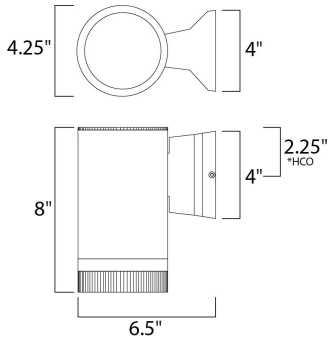

PRODUCT DESCRIPTION

Indirect exterior lighting not only provides illumination where you want it but also highlights the building structure for a beautiful architectural effect. Our collection of up and down lighting fixtures are available in both Architectural Bronze and Brushed Aluminum. They are also available in both Incandescent and LED. The fixtures are sealed with screw lenses that are water tight and allows, for the use of standard light bulbs.

MEASUREMENTS

DIMENSION : 4.25" W x 8" H x 6.5" Ext
BACK PLATE : 4" W x 4" H x 2.25" HCO
HANGING WEIGHT : 2.57 lb

LAMPING

INPUT VOLTAGE : 120V
BULB : 1 x 50W Incandescent E26 Medium , 50W Total
BULB INCLUDED : (Not Included)
DIMMABLE : Yes

FINISHES OPTION

- Architectural Bronze
- Brushed Aluminum

MATERIAL

Aluminum

RATINGS

cETLus
Wet Location

ADDITIONAL

INSTALL UP/DOWN: Down
OPERATING TEMPERATURE:
-20°C (-4°F), 40°C (104°F)

Always consult a qualified electrician before installing any lighting product.