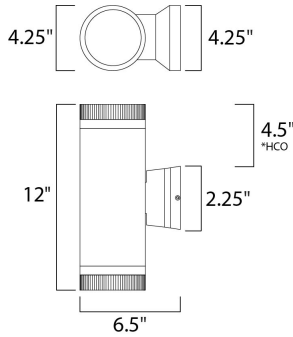

PRODUCT DESCRIPTION

Indirect exterior lighting not only provides illumination where you want it but also highlights the building structure for a beautiful architectural effect. Our collection of up and down lighting fixtures are available in both Architectural Bronze and Brushed Aluminum. They are also available in both Incandescent and LED. The fixtures are sealed with screw lenses that are water tight and allows, for the use of standard light bulbs.

MEASUREMENTS

DIMENSION : 4.25" W x 12" H x 6.5" Ext
BACK PLATE : 4.63" W x 4.63" H x 4.5" HCO
HANGING WEIGHT : 3.3 lb

LAMPING

INPUT VOLTAGE : 120V
BULB : 2 x 50W Incandescent E26 Medium , 100W Total
BULB INCLUDED : (Not Included)
DIMMABLE : Yes
LIGHTING_DIRECTION : Up/Down

FINISHES OPTION

- Architectural Bronze
- Brushed Aluminum

MATERIAL

Aluminum

RATINGS

cETLus
Wet Location

ADDITIONAL

INSTALL UP/DOWN: All
OPERATING TEMPERATURE:
-20°C (-4°F), 40°C (104°F)

Always consult a qualified electrician before installing any lighting product.