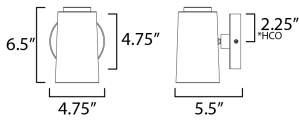

LAMPING

INPUT VOLTAGE : 120V
LUMENS : 800 Rated (600 Del.)
BULB : 1 x 9W LED E26 Medium , 9W Total
BULB INCLUDED : (Integrated)
DIMMABLE :
CRI : 90 CRI
COLOR_TEMP : 3000K
LIGHTING_DIRECTION : Directional