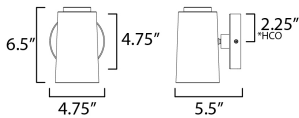

LAMPING

INPUT VOLTAGE : 120V
LUMENS : 800 Rated (600 Del.)
BULB : 1 x 9W LED E26 Medium , 9W Total
BULB INCLUDED : (Integrated)
DIMMABLE :
CRI : 90 CRI
COLOR_TEMP : 3000K
LIGHTING_DIRECTION : Directional