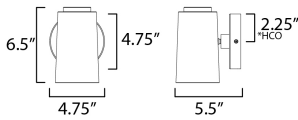

LAMPING

INPUT VOLTAGE : 120V
LUMENS : 800 Rated (600 Del.)
BULB : 1 x 9W LED E26 Medium , 9W Total
BULB INCLUDED : (Integrated)
DIMMABLE :
CRI : 90 CRI
COLOR_TEMP : 3000K
LIGHTING_DIRECTION : Directional