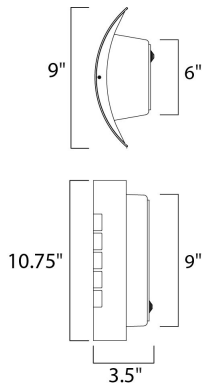

PRODUCT DESCRIPTION

MEASUREMENTS

DIMENSION : 9" W x 10.75" H x 3.5" Ext
 BACK PLATE : 6" W x 9" H x 7.5" HCO
 HANGING WEIGHT : 2.82 lb

LAMPING

INPUT VOLTAGE : 120V
 LUMENS : 900 Rated
 BULB : 1 x 9W LED E26 Medium , 9W Total
 BULB INCLUDED : (Included)
 DIMMABLE : Triac CL
 CRI : 90+ CRI
 COLOR_TEMP : 3000K
 LIGHTING_DIRECTION : Both