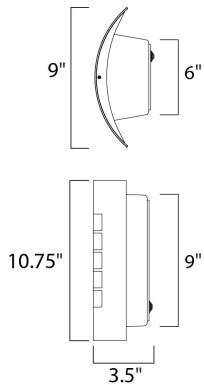

PRODUCT DESCRIPTION

MEASUREMENTS

DIMENSION : 9" W x 10.75" H x 3.5" Ext
 BACK PLATE : 6" W x 9" H x 7.5" HCO
 HANGING WEIGHT : 2.82 lb

LAMPING

INPUT VOLTAGE : 120V
 LUMENS : 900 Rated
 BULB : 1 x 9W LED E26 Medium , 9W Total
 BULB INCLUDED : (Included)
 DIMMABLE : Triac CL
 CRI : 90+ CRI
 COLOR_TEMP : 3000K
 LIGHTING_DIRECTION : Up/Down