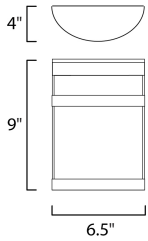

PRODUCT DESCRIPTION

MEASUREMENTS

DIMENSION : 6.5" W x 9" H x 4" Ext
 BACK PLATE : 6.5" W x 9" H x 3.5" HCO
 HANGING WEIGHT : 3 lb

LAMPING

INPUT VOLTAGE : 120V
 LUMENS : 800 Rated
 BULB : 1 x 9W LED E26 Medium , 9W Total
 BULB INCLUDED : (Included)
 DIMMABLE : Yes
 COLOR_TEMP : 3000K