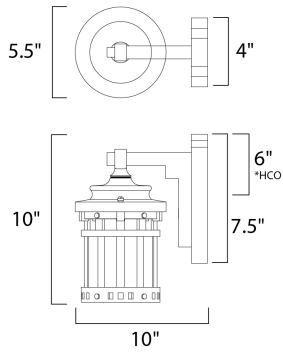

PRODUCT DESCRIPTION

MEASUREMENTS

DIMENSION : 5.5" W x 10" H x 8" Ext
BACK PLATE : 4" W x 7.5" H x 6" HCO
HANGING WEIGHT : 3.3 lb

LAMPING

INPUT VOLTAGE : 120V
LUMENS : 800 Rated
BULB : 1 x 9W LED E26 Medium , 9W Total
BULB INCLUDED : (Included)
DIMMABLE : Triac CL
CRI : 90+ CRI
COLOR_TEMP : 3000K

FINISHES OPTION

Sienna (SE)

GLASS

Mocha MO

MATERIAL

Die Cast Aluminum

RATINGS

cETLus
Wet Location

ADDITIONAL

INCANDESCENT WATTS:
RATED LIFE 25000 Hours
OPERATING TEMPERATURE:
-20°C (-4°F), 40°C (104°F)

Always consult a qualified electrician before installing any lighting product.