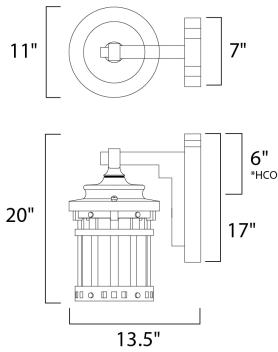

PRODUCT DESCRIPTION

MEASUREMENTS

DIMENSION : 11" W x 20" H x 13.5" Ext
BACK PLATE : 7" W x 17" H x 6" HCO
HANGING WEIGHT : 9.5 lb

LAMPING

INPUT VOLTAGE : 120V
LUMENS : 1,100 Rated
BULB : 1 x 12W LED E26 Medium , 12W Total
BULB INCLUDED : (Included)
DIMMABLE : Triac CL
CRI : 90+ CRI
COLOR_TEMP : 3000K

FINISHES OPTION

Sienna

GLASS

Mocha MO

MATERIAL

Die Cast Aluminum

RATINGS

cETLus
Wet Location
JA8 Bulb In

ADDITIONAL

INCANDESCENT WATTS:
RATED LIFE 25000 Hours
OPERATING TEMPERATURE:
-20°C (-4°F), 40°C (104°F)

Always consult a qualified electrician before installing any lighting product.