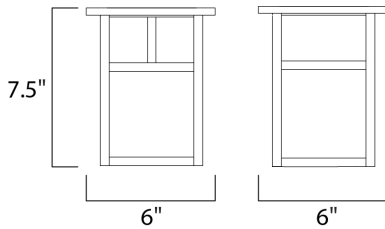

PRODUCT DESCRIPTION

MEASUREMENTS

DIMENSION : 6" W x 7.5" H x 6" Ext
 BACK PLATE : 5" W x 7.25" H x 3.5" HCO
 HANGING WEIGHT : 1.54 lb

LAMPING

INPUT VOLTAGE : 120V
 LUMENS : 800 Rated
 BULB : 1 x 9W LED E26 Medium , 9W Total
 BULB INCLUDED : (Included)
 DIMMABLE : Triac CL
 CRI : 90+ CRI
 COLOR_TEMP : 3000K