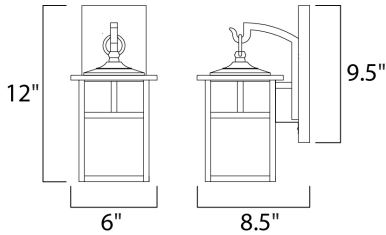

PRODUCT DESCRIPTION

MEASUREMENTS

DIMENSION : 6" W x 12" H x 8.5" Ext
 BACK PLATE : 4.5" W x 9.5" H x 2.5" HCO
 HANGING WEIGHT : 2.3 lb

LAMPING

INPUT VOLTAGE : 120V
 LUMENS : 800 Rated
 BULB : 1 x 9W LED E26 Medium , 9W Total
 BULB INCLUDED : (Included)
 DIMMABLE : Triac CL
 CRI : 90+ CRI
 COLOR_TEMP : 3000K