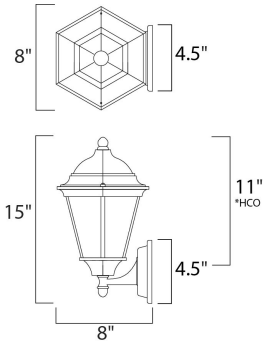

PRODUCT DESCRIPTION

MEASUREMENTS

DIMENSION : 8" W x 15" H x 8" Ext
BACK PLATE : 4.5" W x 4.5" H x 11" HCO
HANGING WEIGHT : 2.8 lb

LAMPING

INPUT VOLTAGE : 120V
LUMENS : 455 Rated
BULB : 1 x 9W LED E26 Medium , 9W Total
BULB INCLUDED : (Included)
DIMMABLE : Triac CL
CRI : 90+ CRI
COLOR_TEMP : 3000K

FINISHES OPTION

- Black
- Rust Patina

GLASS

Frosted FT

MATERIAL

Die Cast Aluminum

RATINGS

cETLus
Wet Location
JA8 Bulb In

ADDITIONAL

INCANDESCENT WATTS:
RATED LIFE 25000 Hours
OPERATING TEMPERATURE:
-20°C (-4°F), 40°C (104°F)

Always consult a qualified electrician before installing any lighting product.