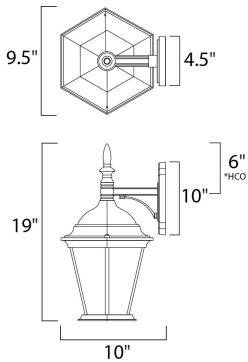

PRODUCT DESCRIPTION