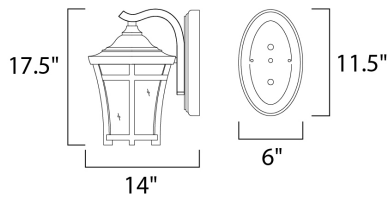

PRODUCT DESCRIPTION

MEASUREMENTS

DIMENSION : 12" W x 17.5" H x 14" Ext
 BACK PLATE : 6" W x 11.5" H x 7" HCO
 HANGING WEIGHT : 8.38 lb

LAMPING

INPUT VOLTAGE : 120V
 LUMENS : 1,100 Rated
 BULB : 1 x 12W LED E26 Medium , 12W Total
 BULB INCLUDED : (Included)
 DIMMABLE : Triac CL
 CRI : 90+ CRI
 COLOR_TEMP : 3000K