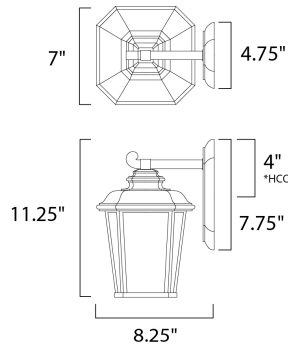

PRODUCT DESCRIPTION

MEASUREMENTS

DIMENSION : 7" W x 11.25" H x 8.25" Ext
BACK PLATE : 4.75" W x 7.75" H x 4" HCO
HANGING WEIGHT : 3.5 lb

LAMPING

INPUT VOLTAGE : 120V
LUMENS : 800 Rated
BULB : 1 x 9W LED E26 Medium , 9W Total
BULB INCLUDED : (Included)
DIMMABLE : Triac CL
CRI : 90+ CRI
COLOR_TEMP : 3000K

FINISHES OPTION

Black Oxide

GLASS

Weathered Frost WF

MATERIAL

Die Cast Aluminum

RATINGS

cETLus
Wet Location
JA8 Bulb In

ADDITIONAL

INCANDESCENT WATTS:
RATED LIFE 25000 Hours
OPERATING TEMPERATURE:
-20°C (-4°F), 40°C (104°F)

Always consult a qualified electrician before installing any lighting product.