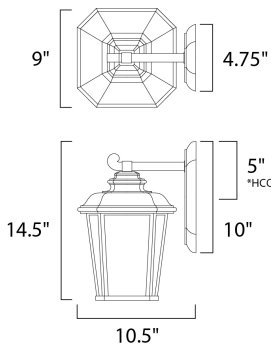

PRODUCT DESCRIPTION